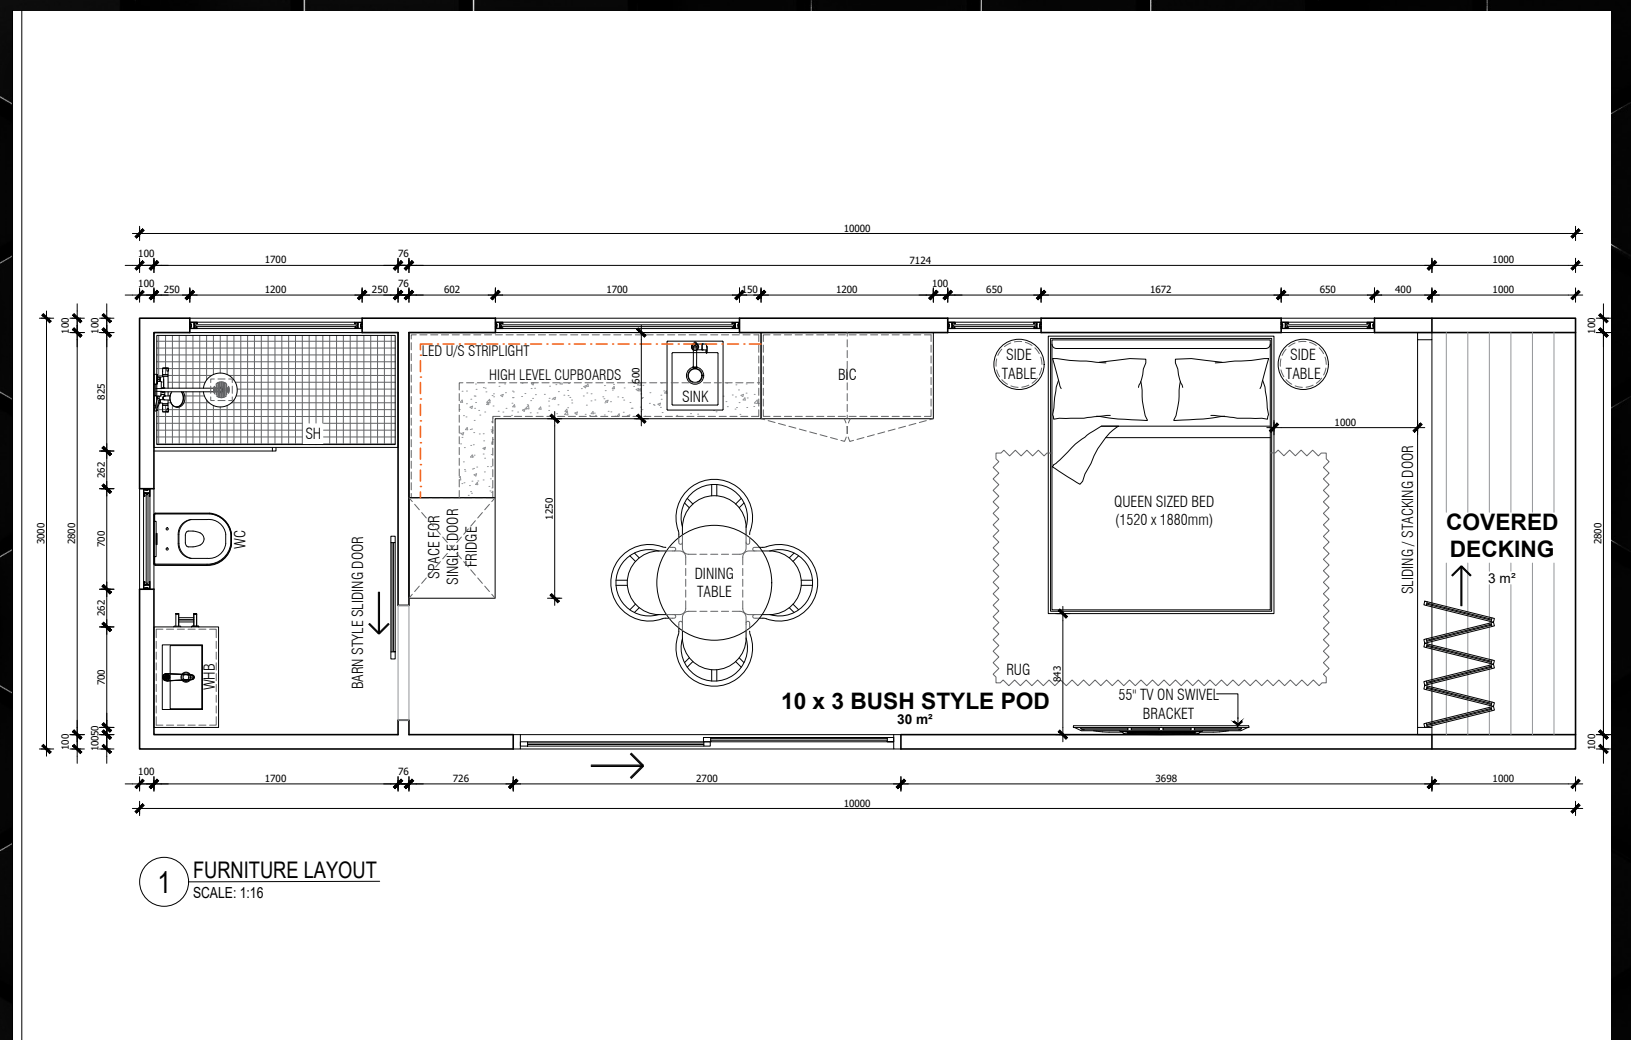

# BUSH STYLE MONO PITCH 1 BEDROOM HOUSING POD

Modular living. Crafted comfort. Delivered anywhere. **30m<sup>2</sup>**

**1 Bedrooms & 1 Bathrooms**

**Open plan Kitchen & Living**

**30m<sup>2</sup> of Smart Living**