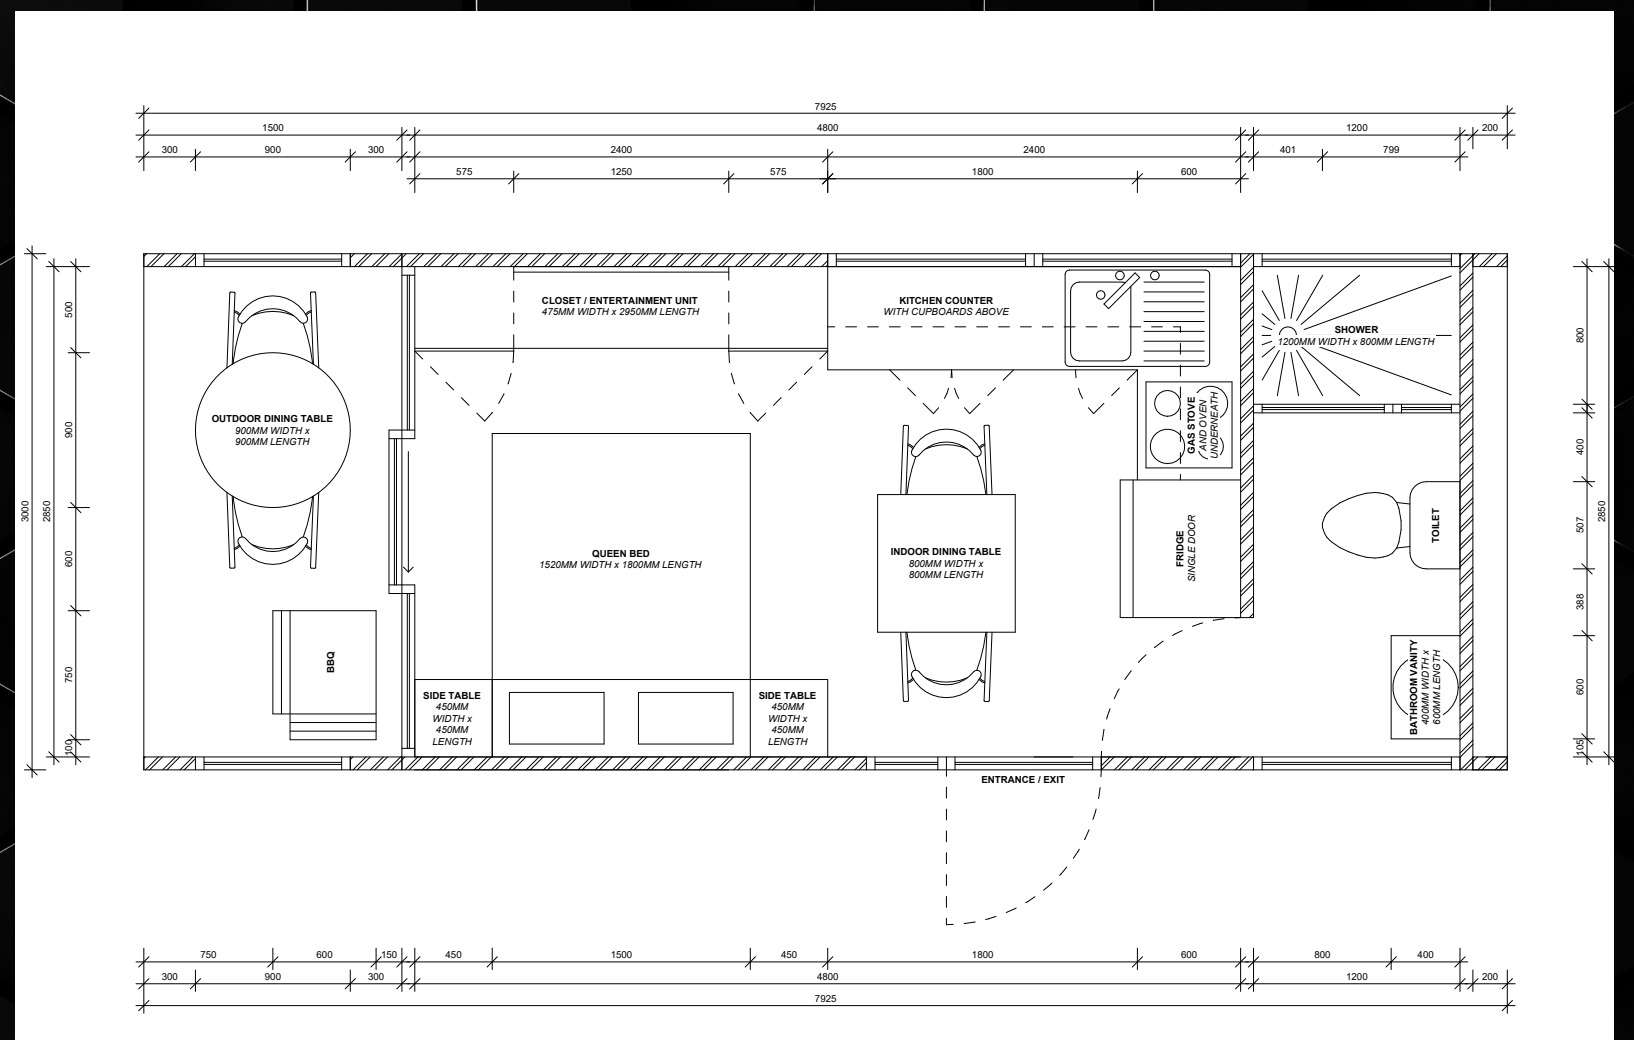

CONVENTIONAL 1 BEDROOM HOUSING POD

Modular living. Crafted comfort. Delivered anywhere. **24m²**

1 Bedrooms & 1 Bathrooms

Open plan Kitchen & Living

24m² of Smart Living

Delivery & Setup Options

Finance Available