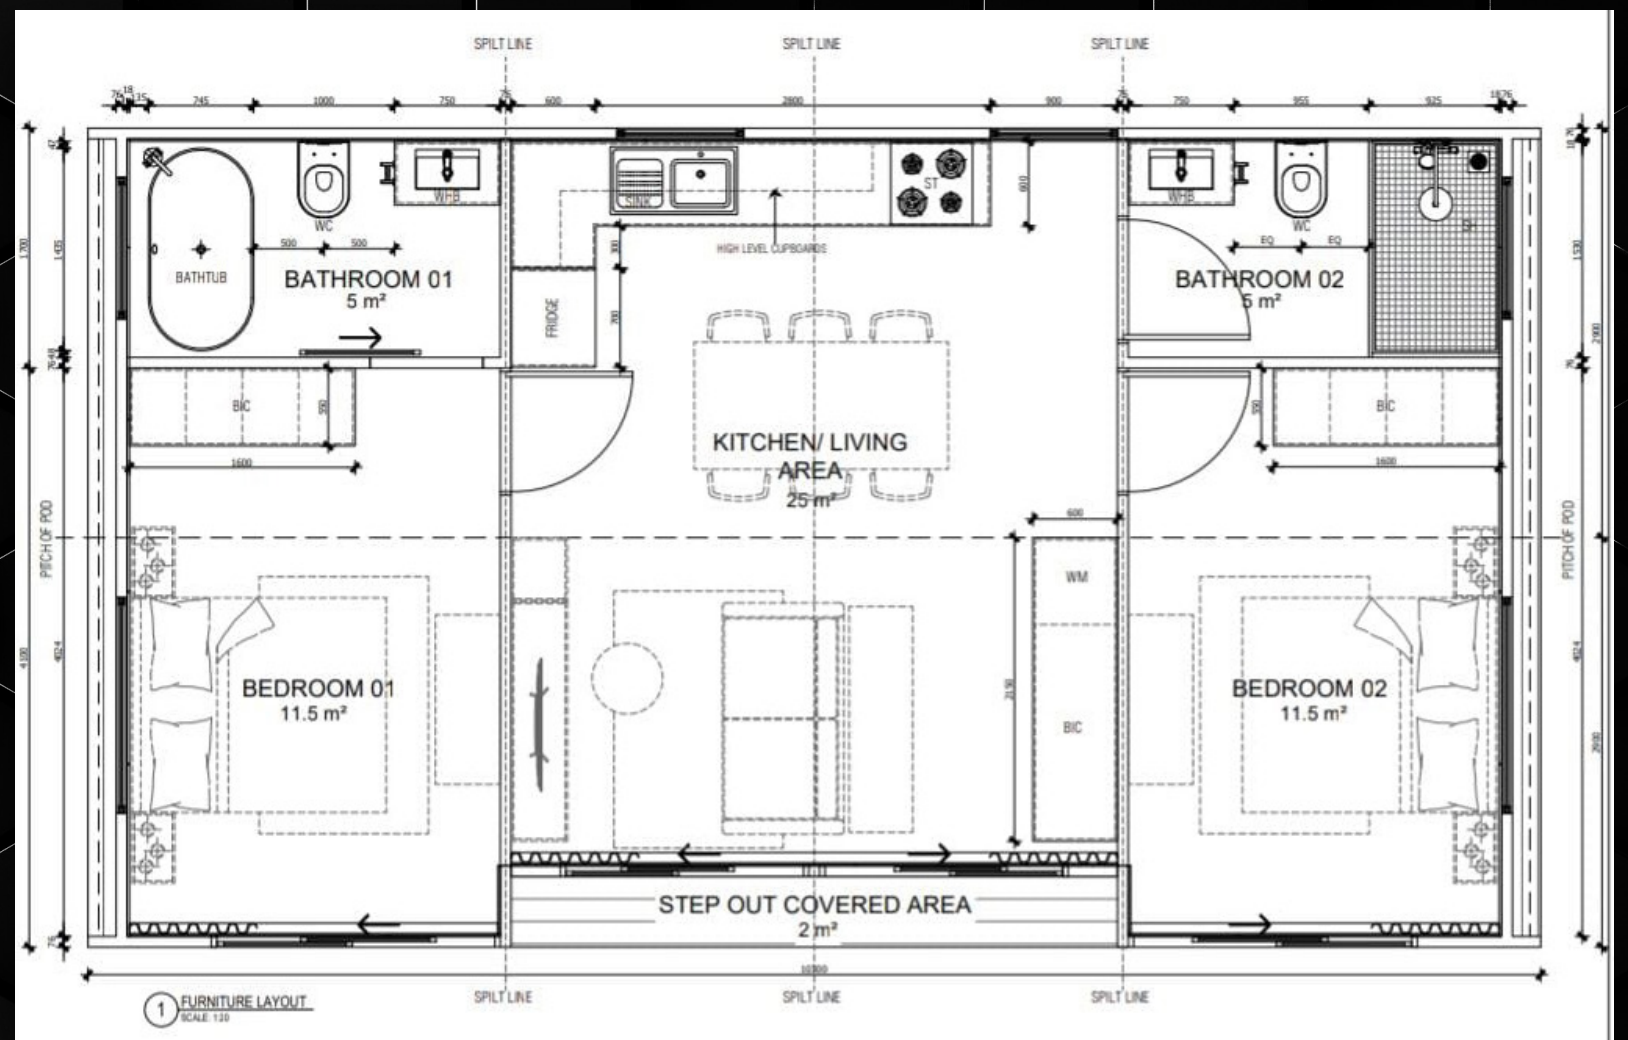

# FARM STYLE 2 BEDROOM HOUSING POD

Modular living. Crafted comfort. Delivered anywhere. **60m<sup>2</sup>**

**2 Bedrooms & 2 Bathrooms**

**Open plan Kitchen & Living**

**60m<sup>2</sup> of Smart Living**

**Delivery & Setup Options**