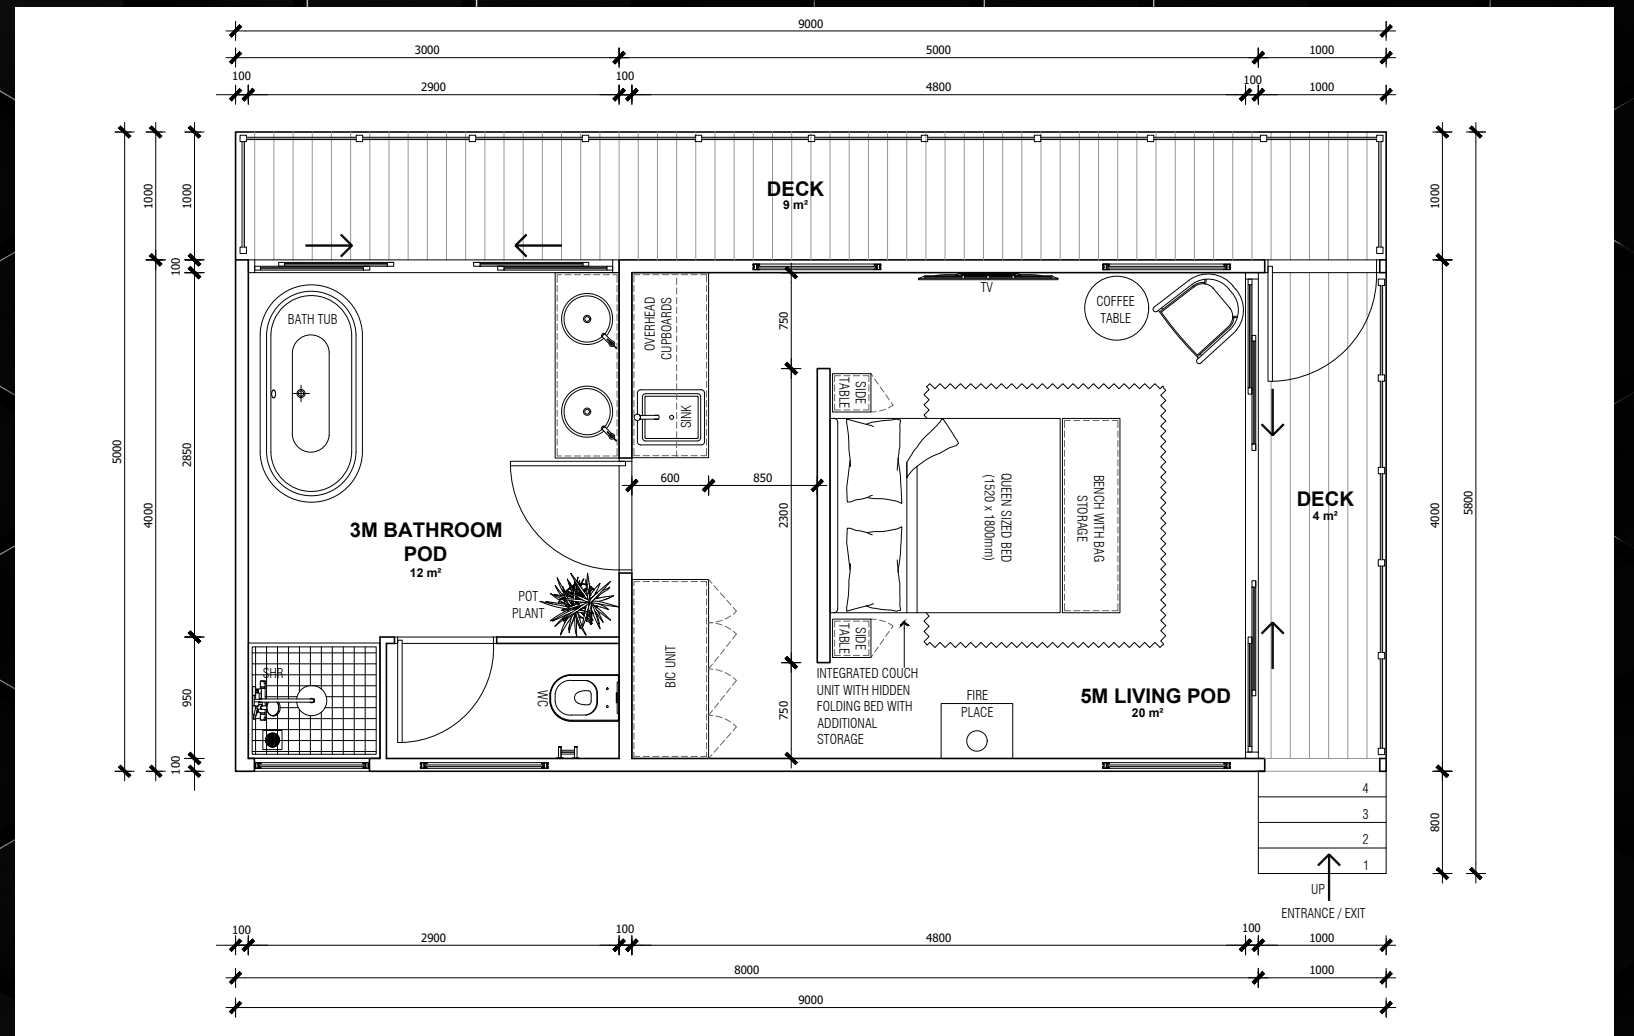

LUXURY STYLE 1 BEDROOM HOUSING POD

Modular living. Crafted comfort. Delivered anywhere. **36m²**

1 Bedrooms & 1 Bathrooms

Stylish Coffee Station with Compact Prep Area

36m² of Smart Living

Delivery & Setup Options